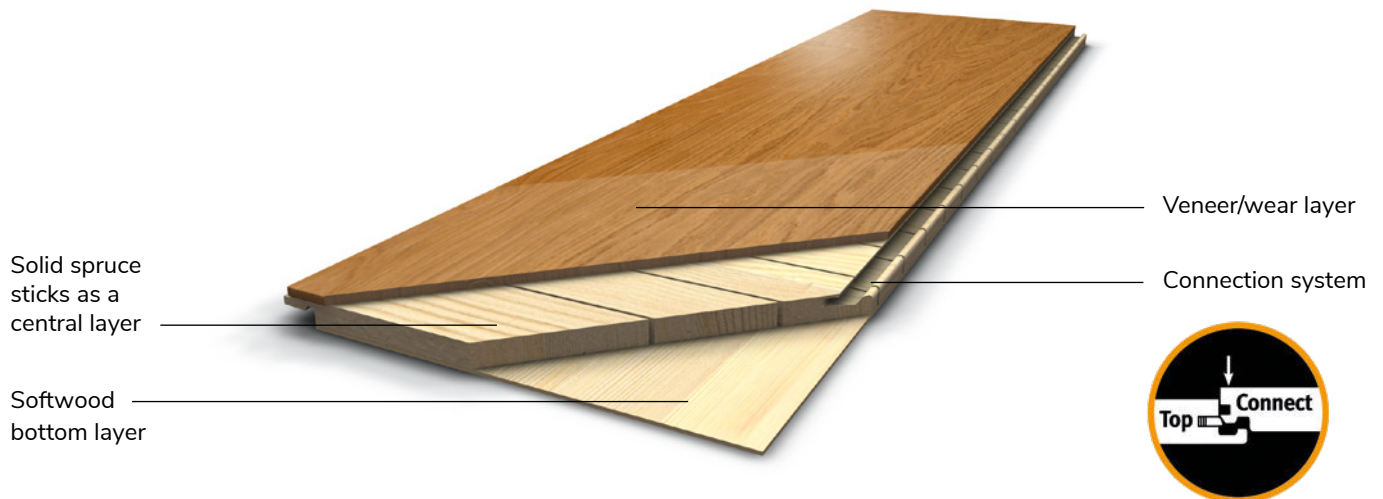

TYPES OF WOOD

- Oak
- Fumed Oak

WEAR LAYER	approx. 2.5 mm
THICKNESS	12 mm
WIDTH	180 mm
LENGTH	2200 mm