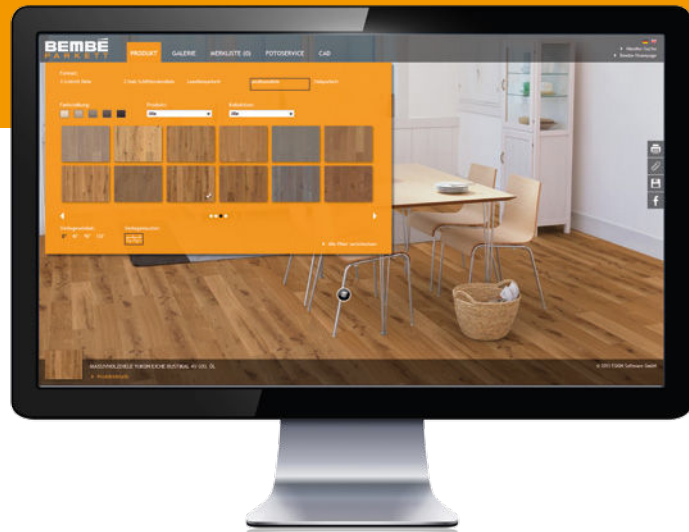

DESIGN TOOL - CREATE YOUR OWN UNIQUE FLOOR

In our virtual showroom, you can have a look at different room situations. It is also possible to upload a photo and digitally install the Bembe floor in your own home.

This makes it possible to get an impression of how your new floor might look.

fascination wood